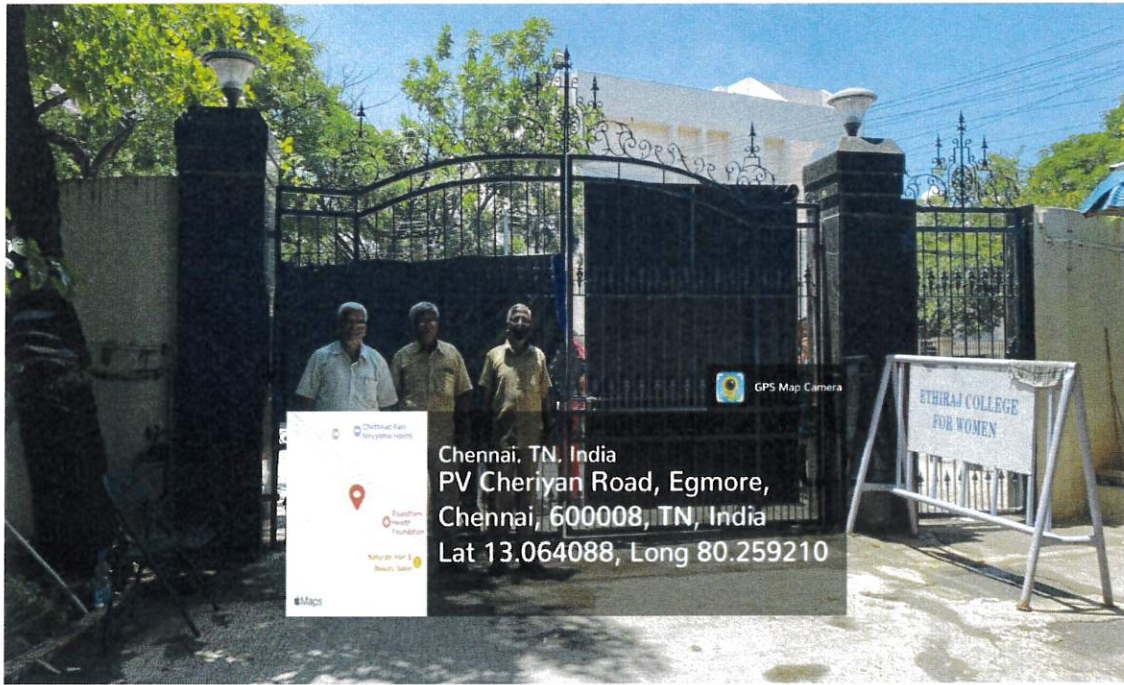

ETHIRAJ COLLEGE FOR WOMEN (Autonomous)

Chennai – 600 008

Affiliated to the University of Madras
College with Potential for Excellence
Reaccredited with A+ Grade by NAAC

SAFETY AND SECURITY

24/7 SECURITY