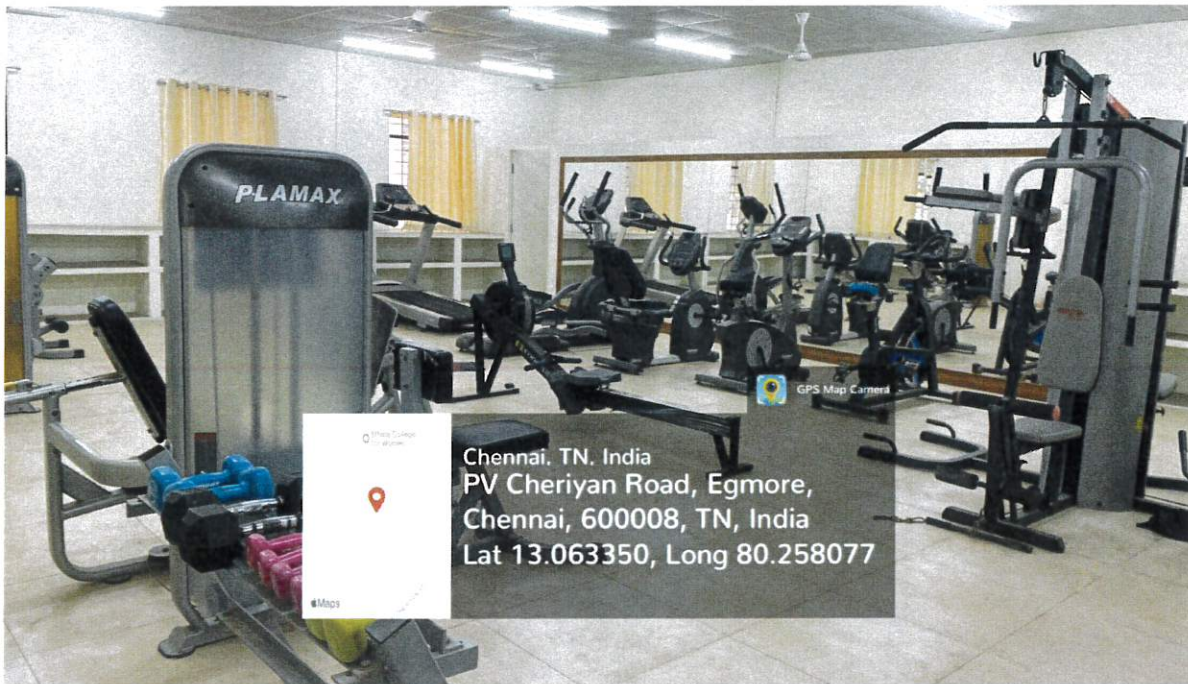

GYM

YOGA

S. Mayamma

PRINCIPAL
ETHIRAJ COLLEGE FOR WOMEN
(AUTONOMOUS)
CHENNAI-600 008.

ETHIRAJ COLLEGE FOR WOMEN (Autonomous)
Chennai – 600 008

GPS Map Camera

Apple Maps

Chennai, TN, India
PV Cheriyan Road, Egmore,
Chennai, 600008, TN, India
Lat 13.062990, Long 80.257333